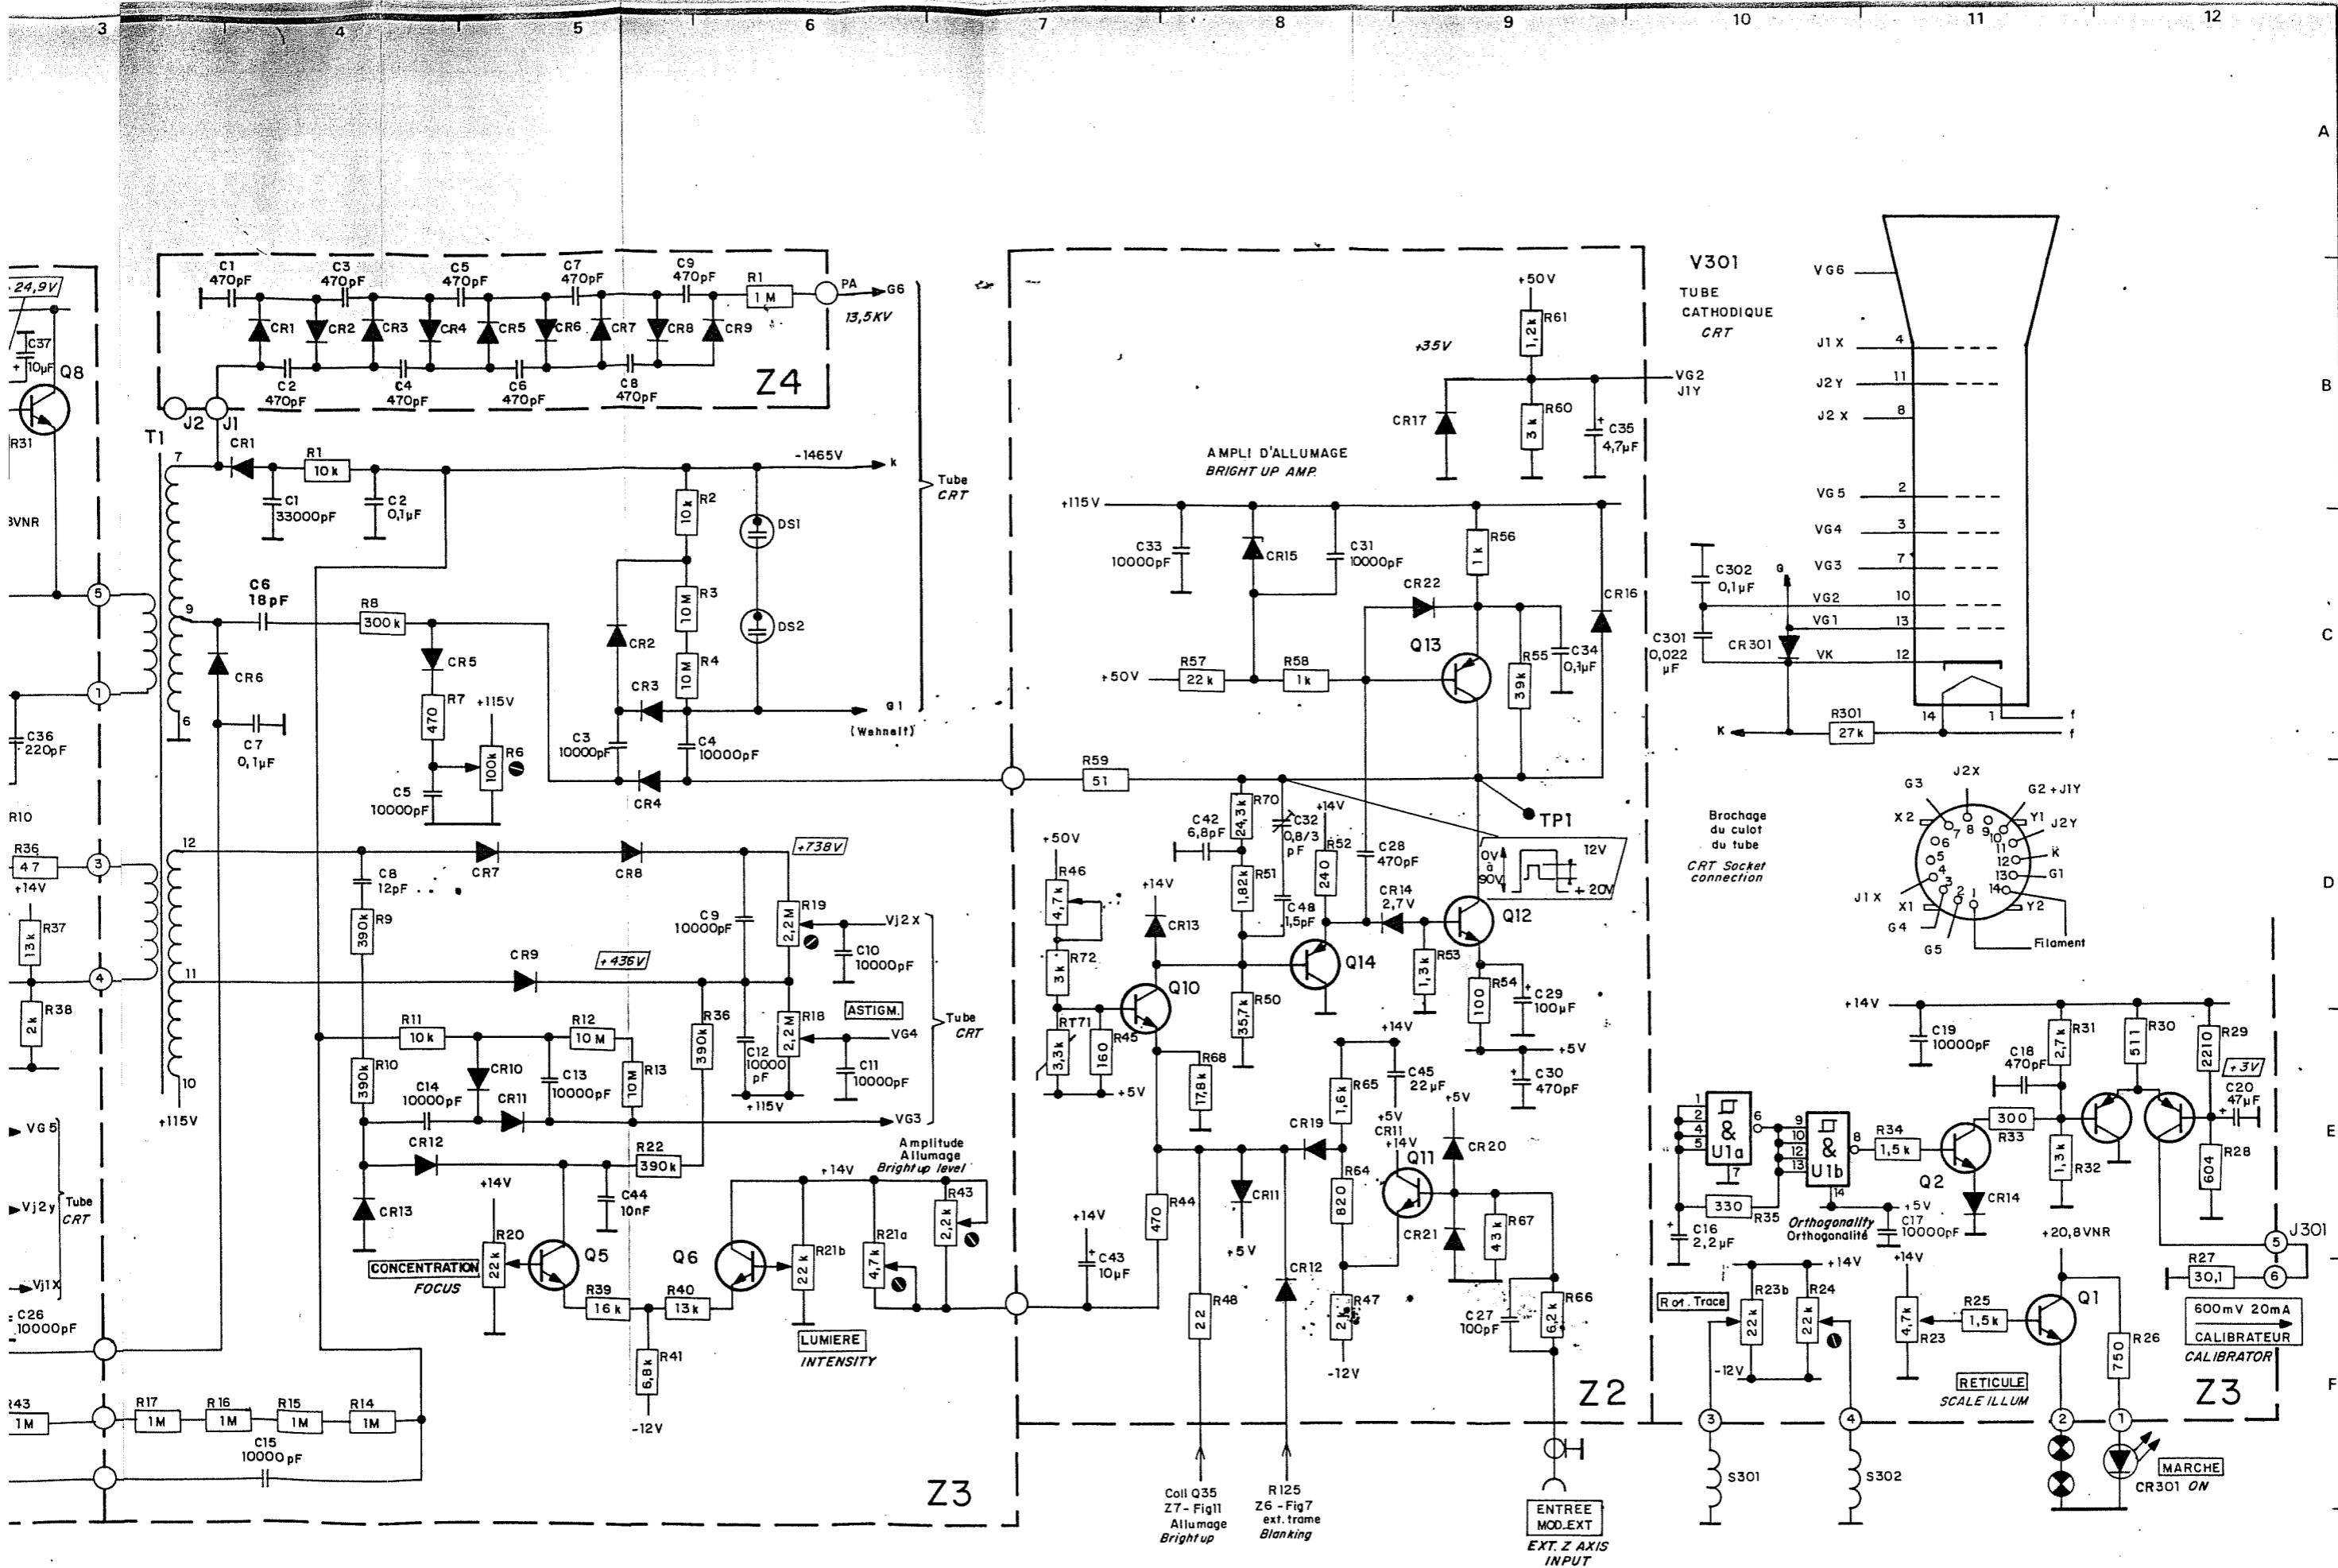

**ALIMENTATION BASSE TENSION  
LOW VOLTAGE POWER SUPPLY**

West Mall Engineers - WME

05-07-79

**ALIMENTATION HT - ALLUMAGE - CALIBRATEUR**  
**EHT POWER SUPPLY - BRIGHT UP - CALIBRATOR**

Fig. 3